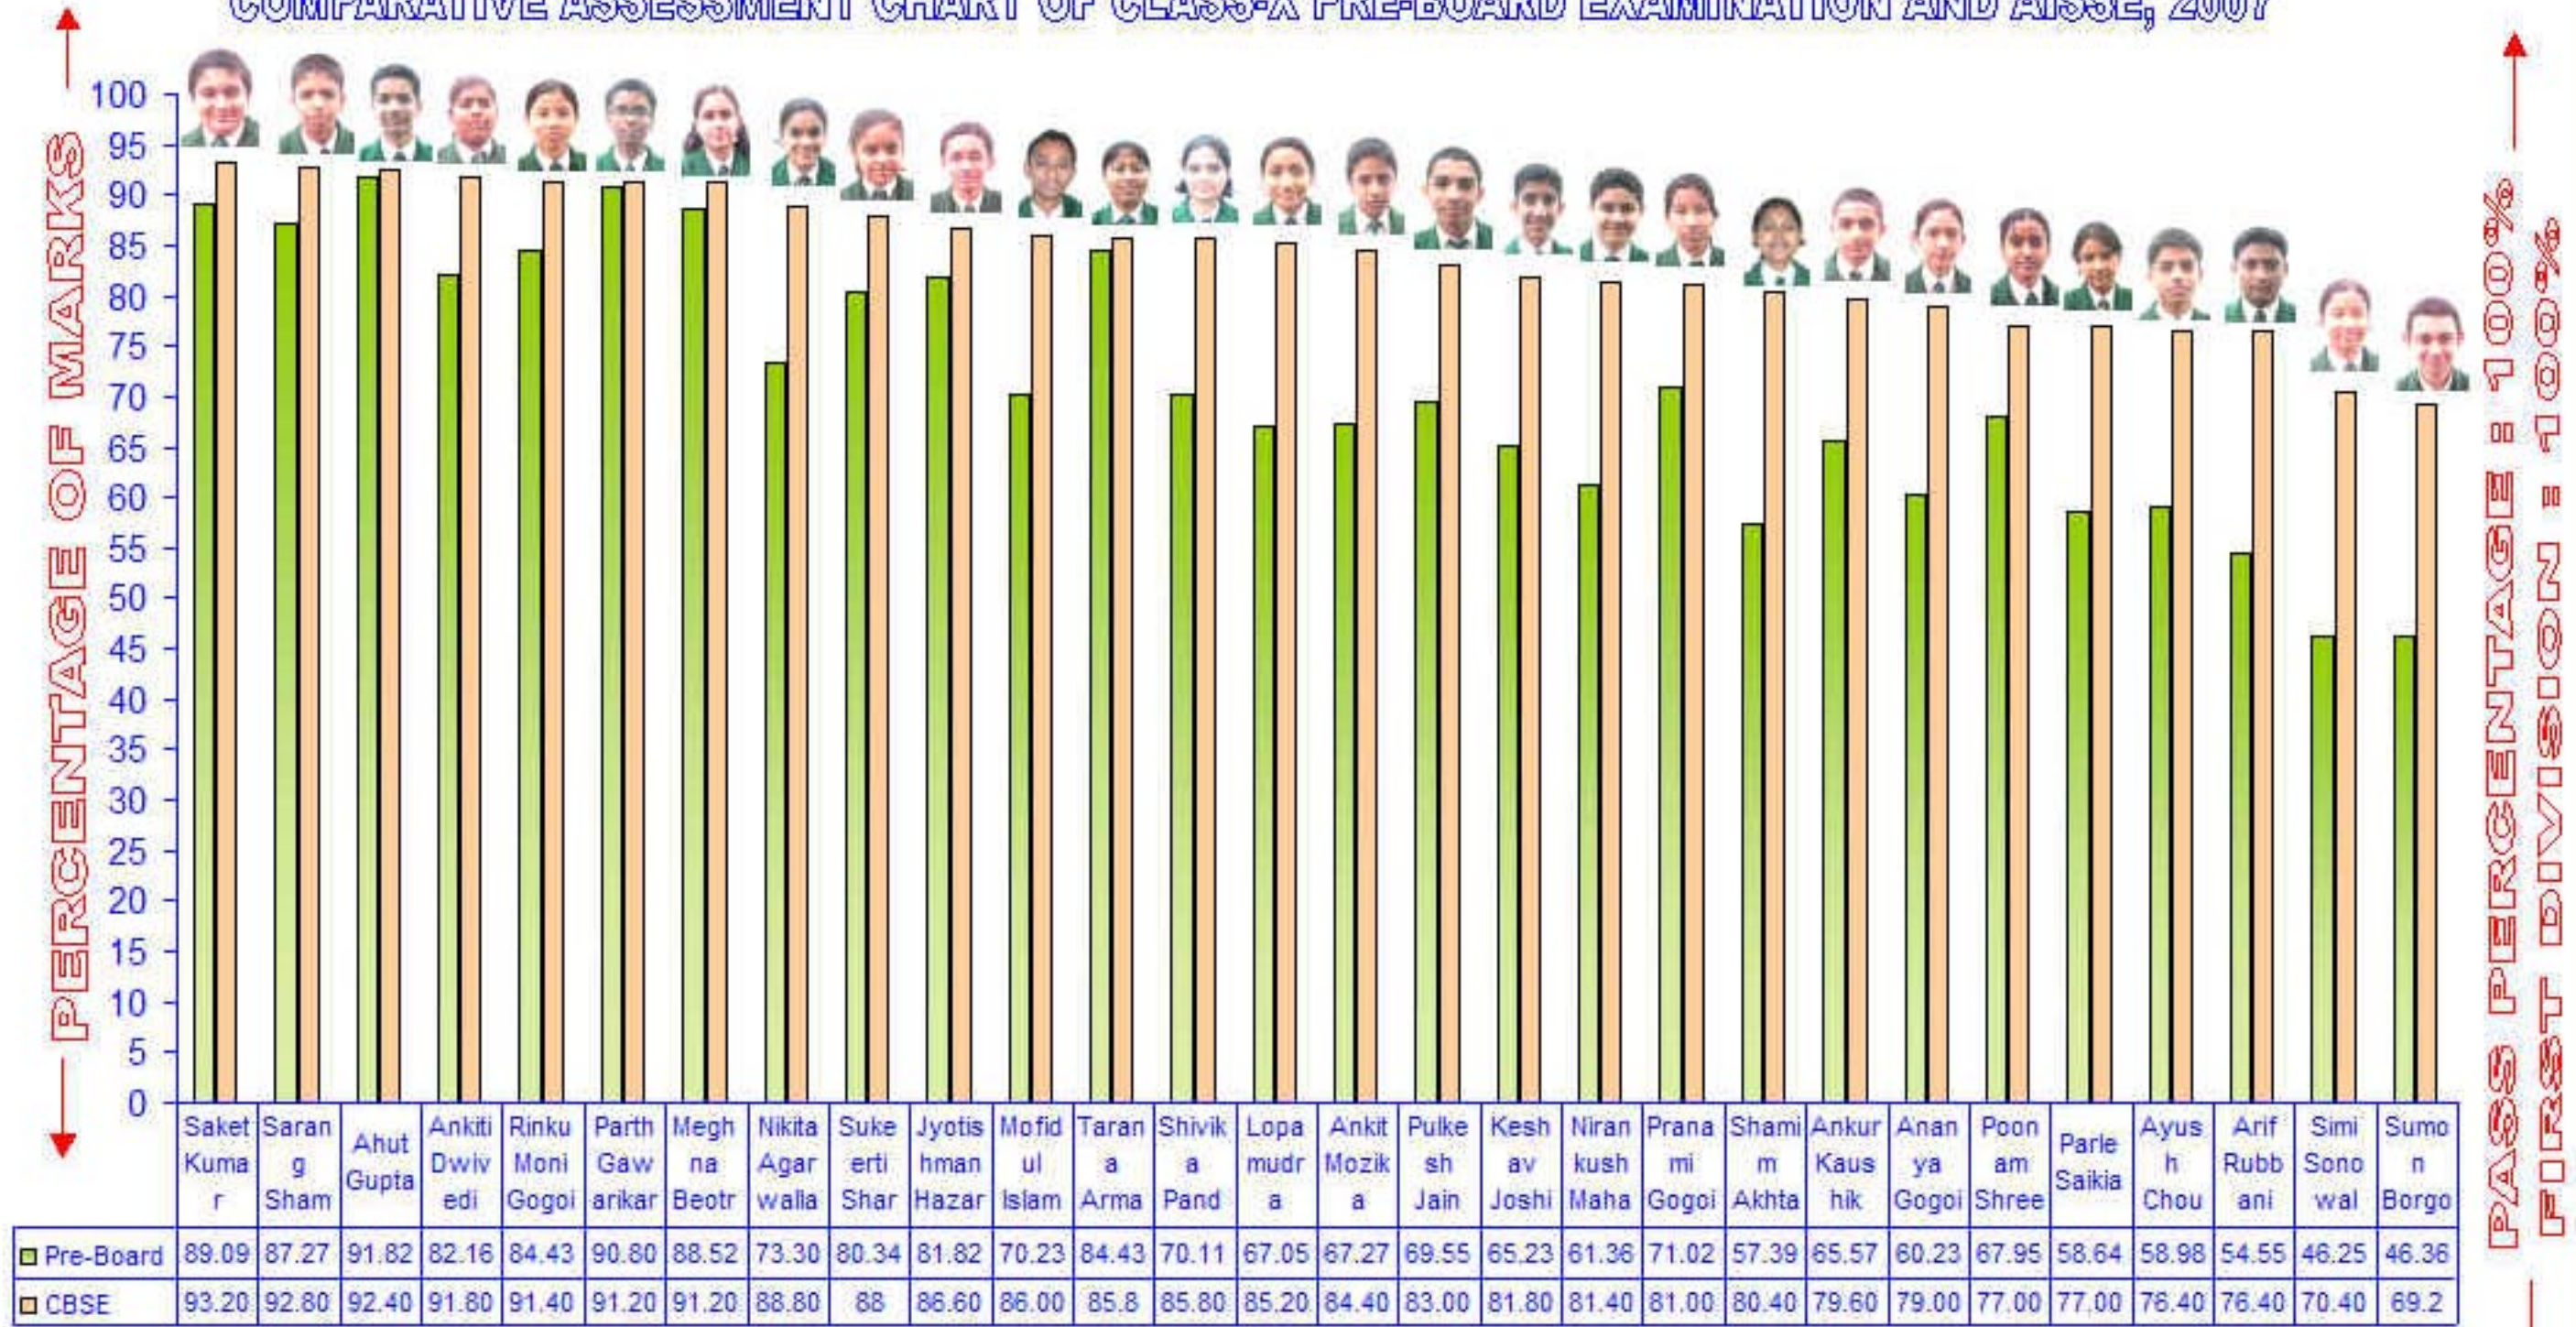

# DELHI PUBLIC SCHOOL ONGC, NAZIRA

## COMPARATIVE ASSESSMENT CHART OF CLASS-X PRE-BOARD EXAMINATION AND AISSE, 2007

INCREASE IN % FROM PRE-BOARD TO AISSE

SUBJECT WISE HIGHEST % OF MARKS : SOCIAL SCIENCE - 100; MATHS - 97; SCIENCE - 96; HINDI - 94; ENGLISH - 93