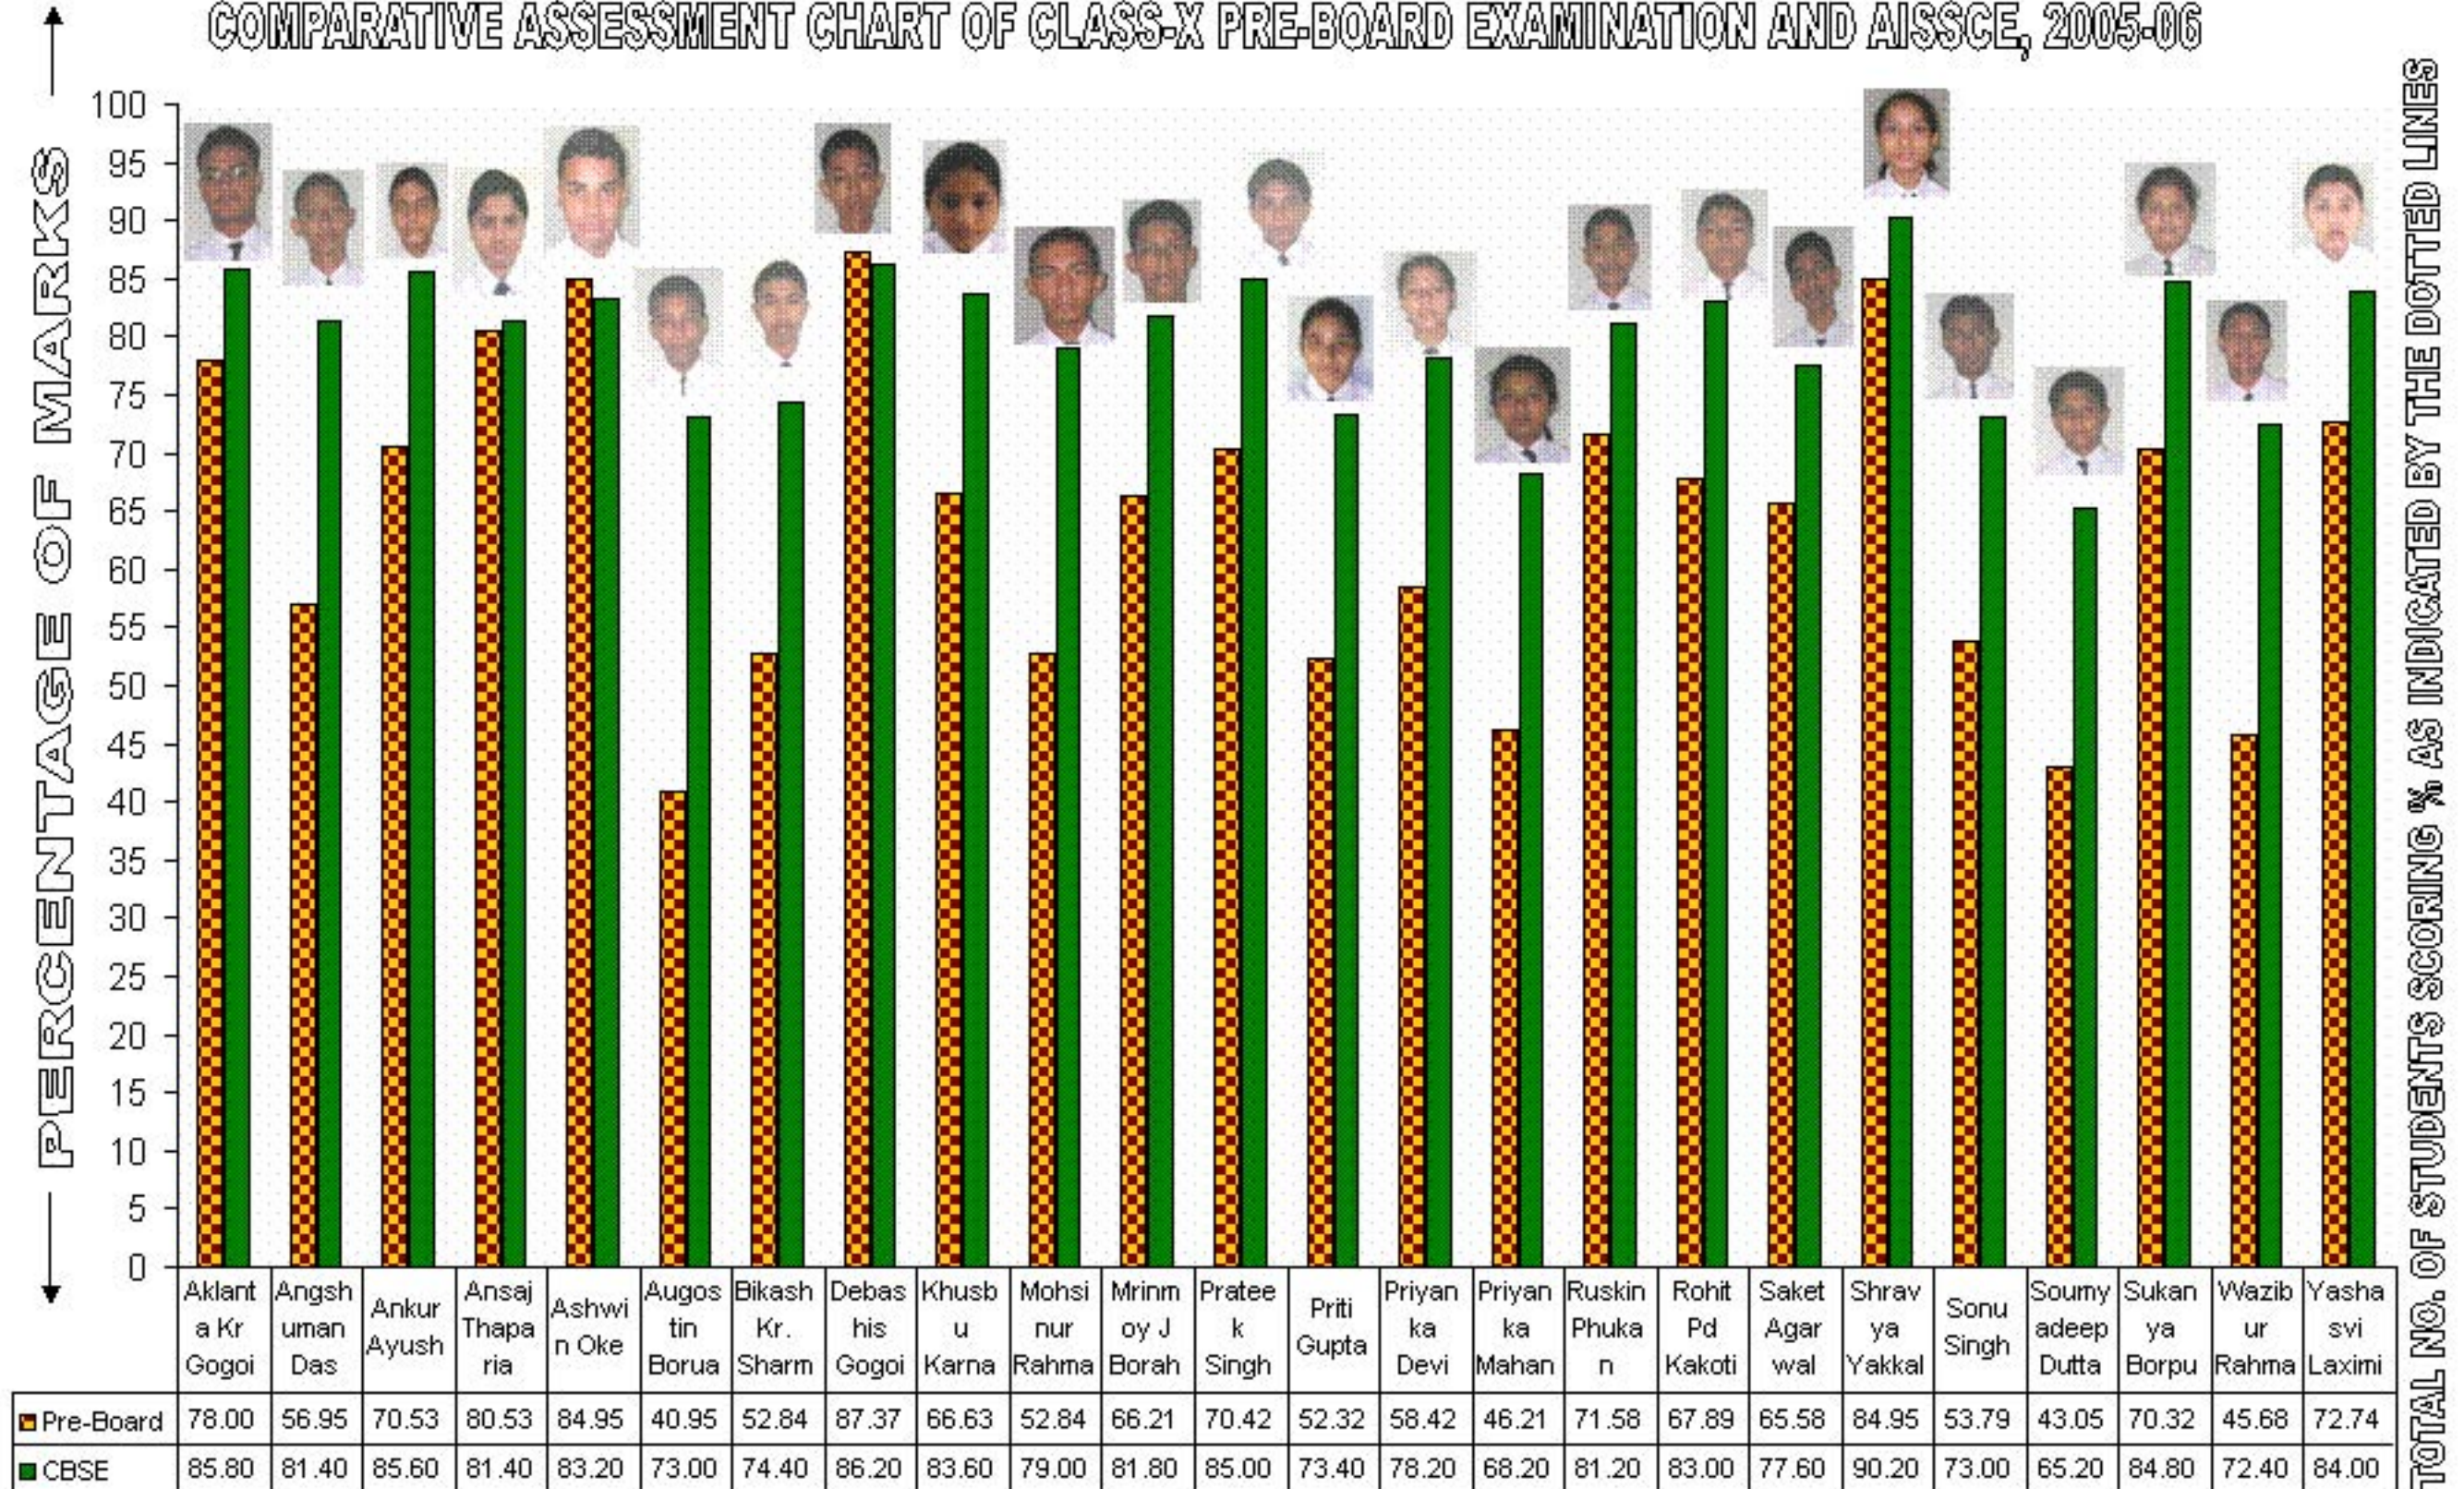

DELHI PUBLIC SCHOOL ONGC, NAZIRA

COMPARATIVE ASSESSMENT CHART OF CLASS-X PRE-BOARD EXAMINATION AND AISSCE, 2005-06

TOTAL NO. OF STUDENTS SCORING % AS INDICATED BY THE DOTTED LINES

← INCREASE IN % FROM PRE-BOARD TO AISSCE →

SUBJECT WISE HIGHEST % OF MARKS : SCIENCE - 100; MATHS - 95; ENGLISH - 86; SOCIAL SCIENCE - 89; HINDI - 85