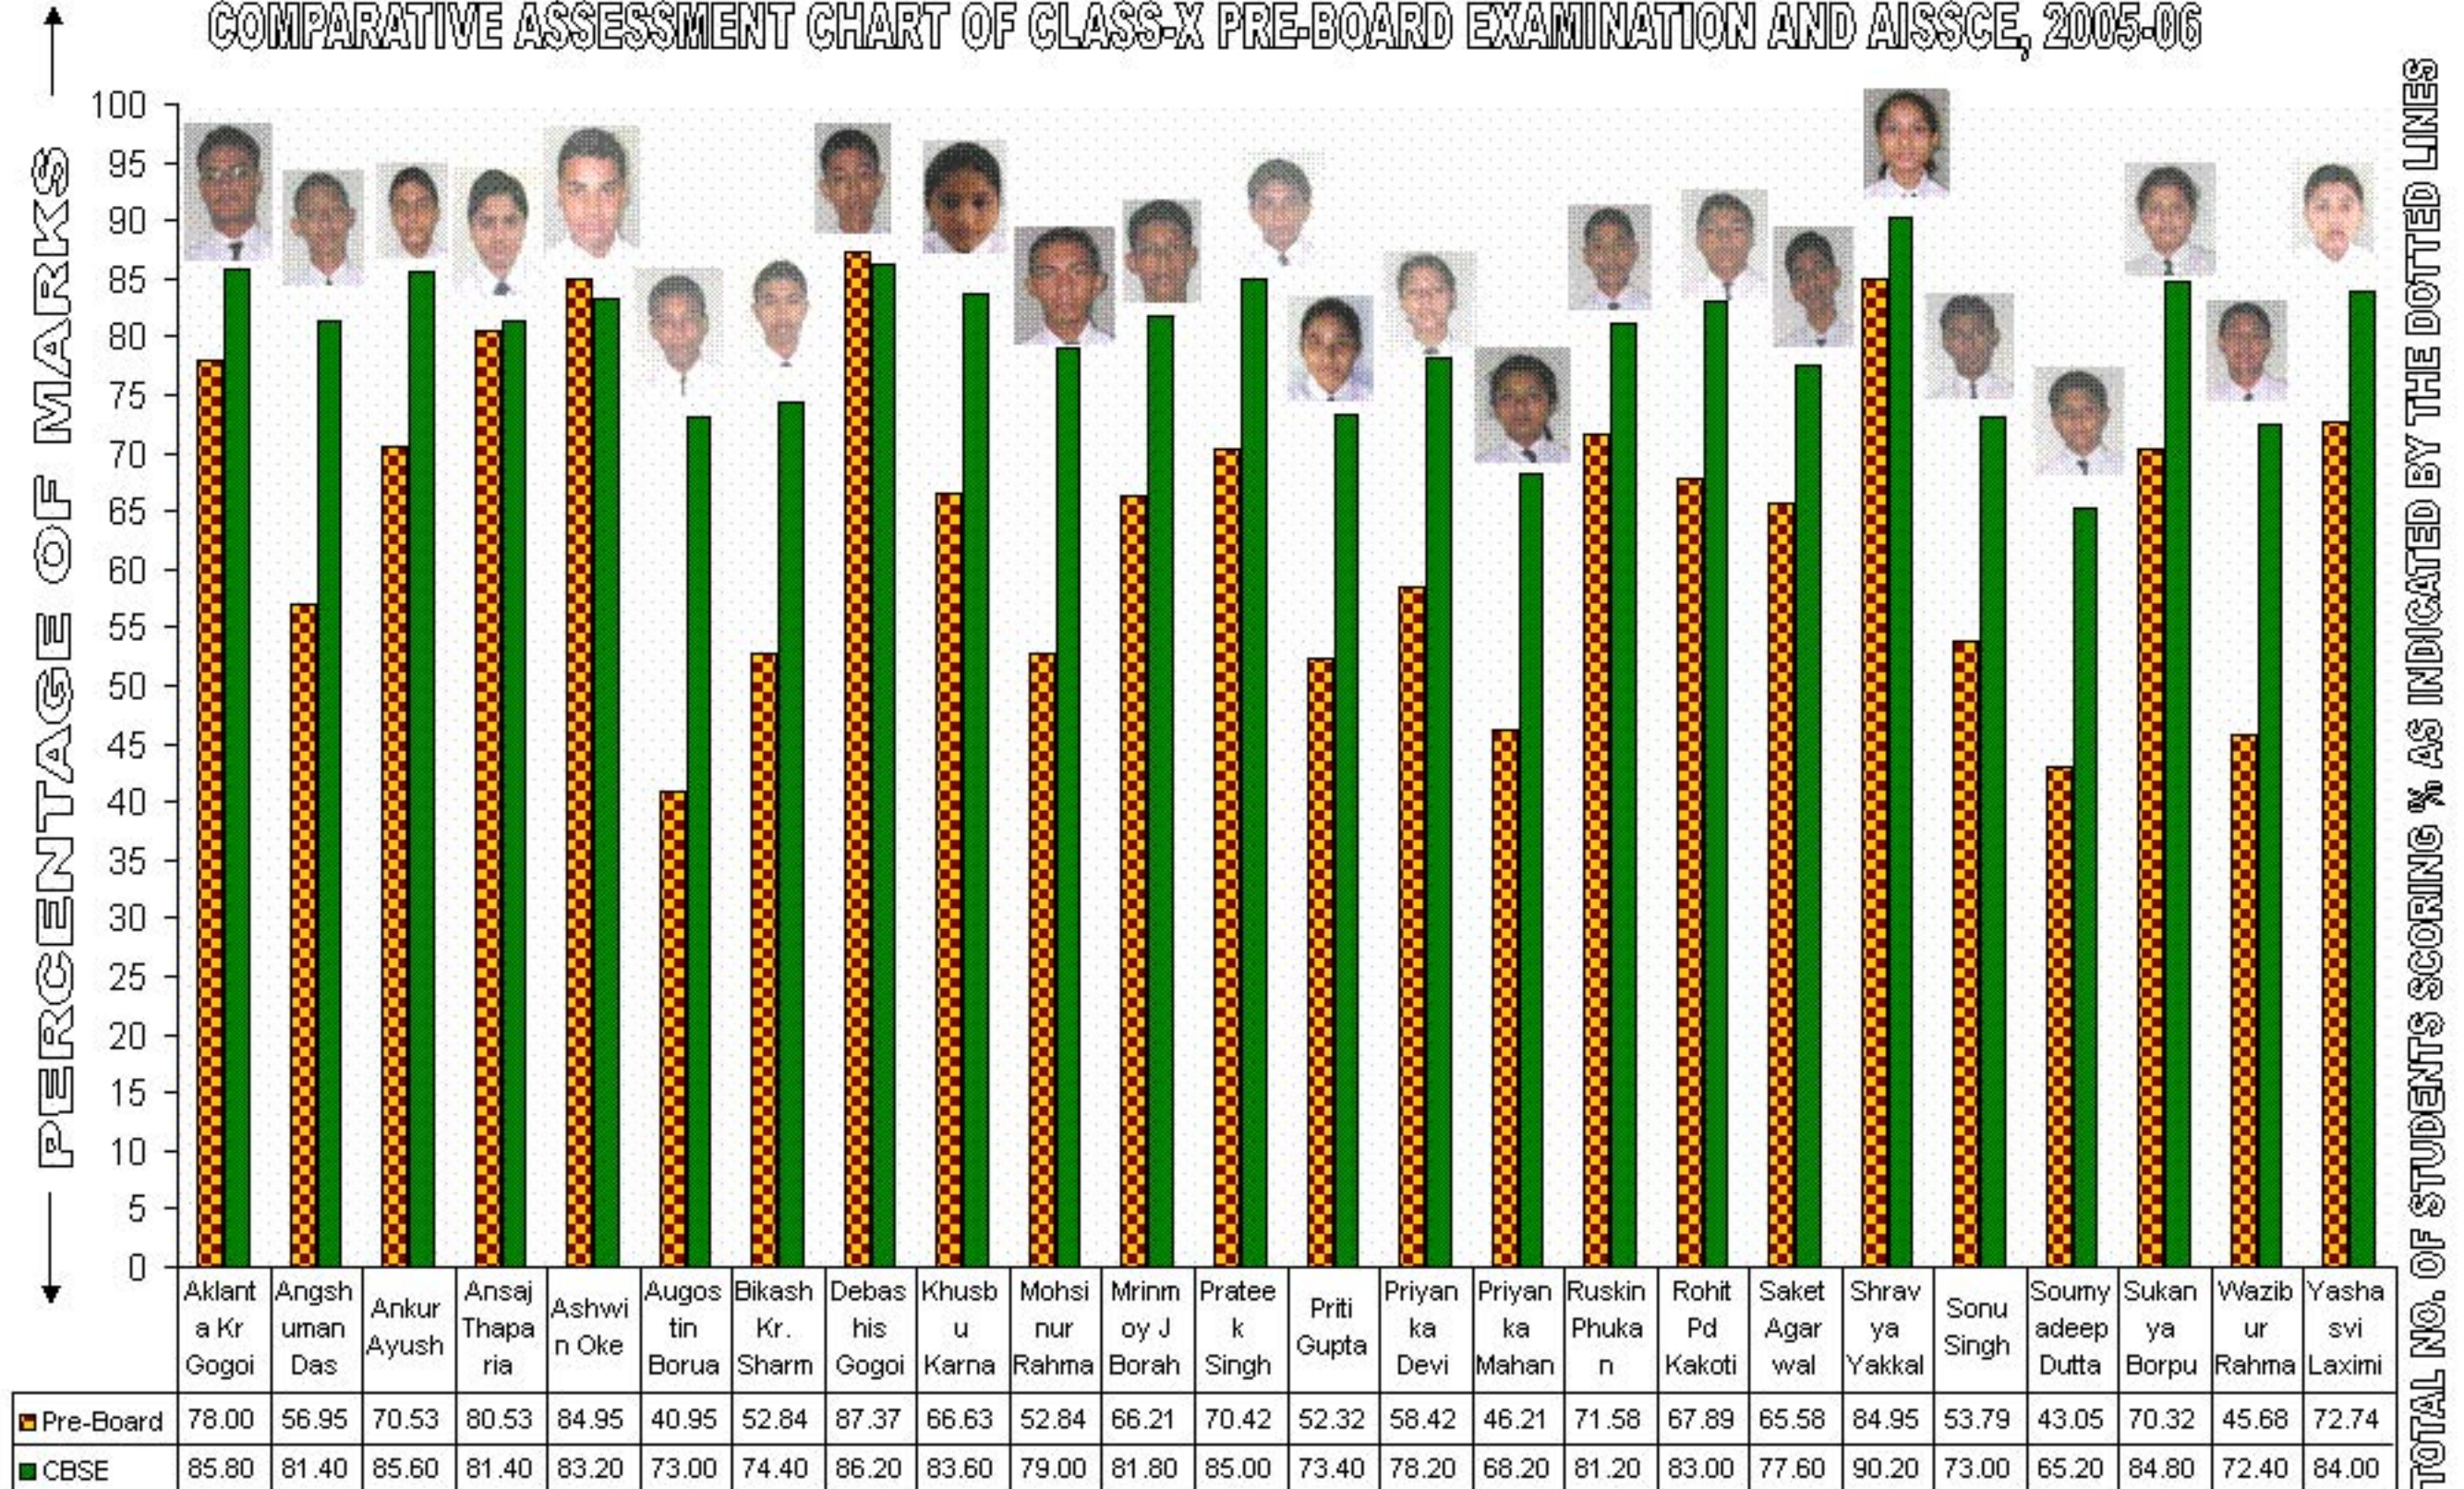

# DELHI PUBLIC SCHOOL ONGC, NAZIRA

## COMPARATIVE ASSESSMENT CHART OF CLASS-X PRE-BOARD EXAMINATION AND AISSCE, 2005-06

TOTAL NO. OF STUDENTS SCORING % AS INDICATED BY THE DOTTED LINES

← INCREASE IN % FROM PRE-BOARD TO AISSCE →

**SUBJECT WISE HIGHEST % OF MARKS : SCIENCE - 100; MATHS - 95; ENGLISH - 86; SOCIAL SCIENCE - 89; HINDI - 85**