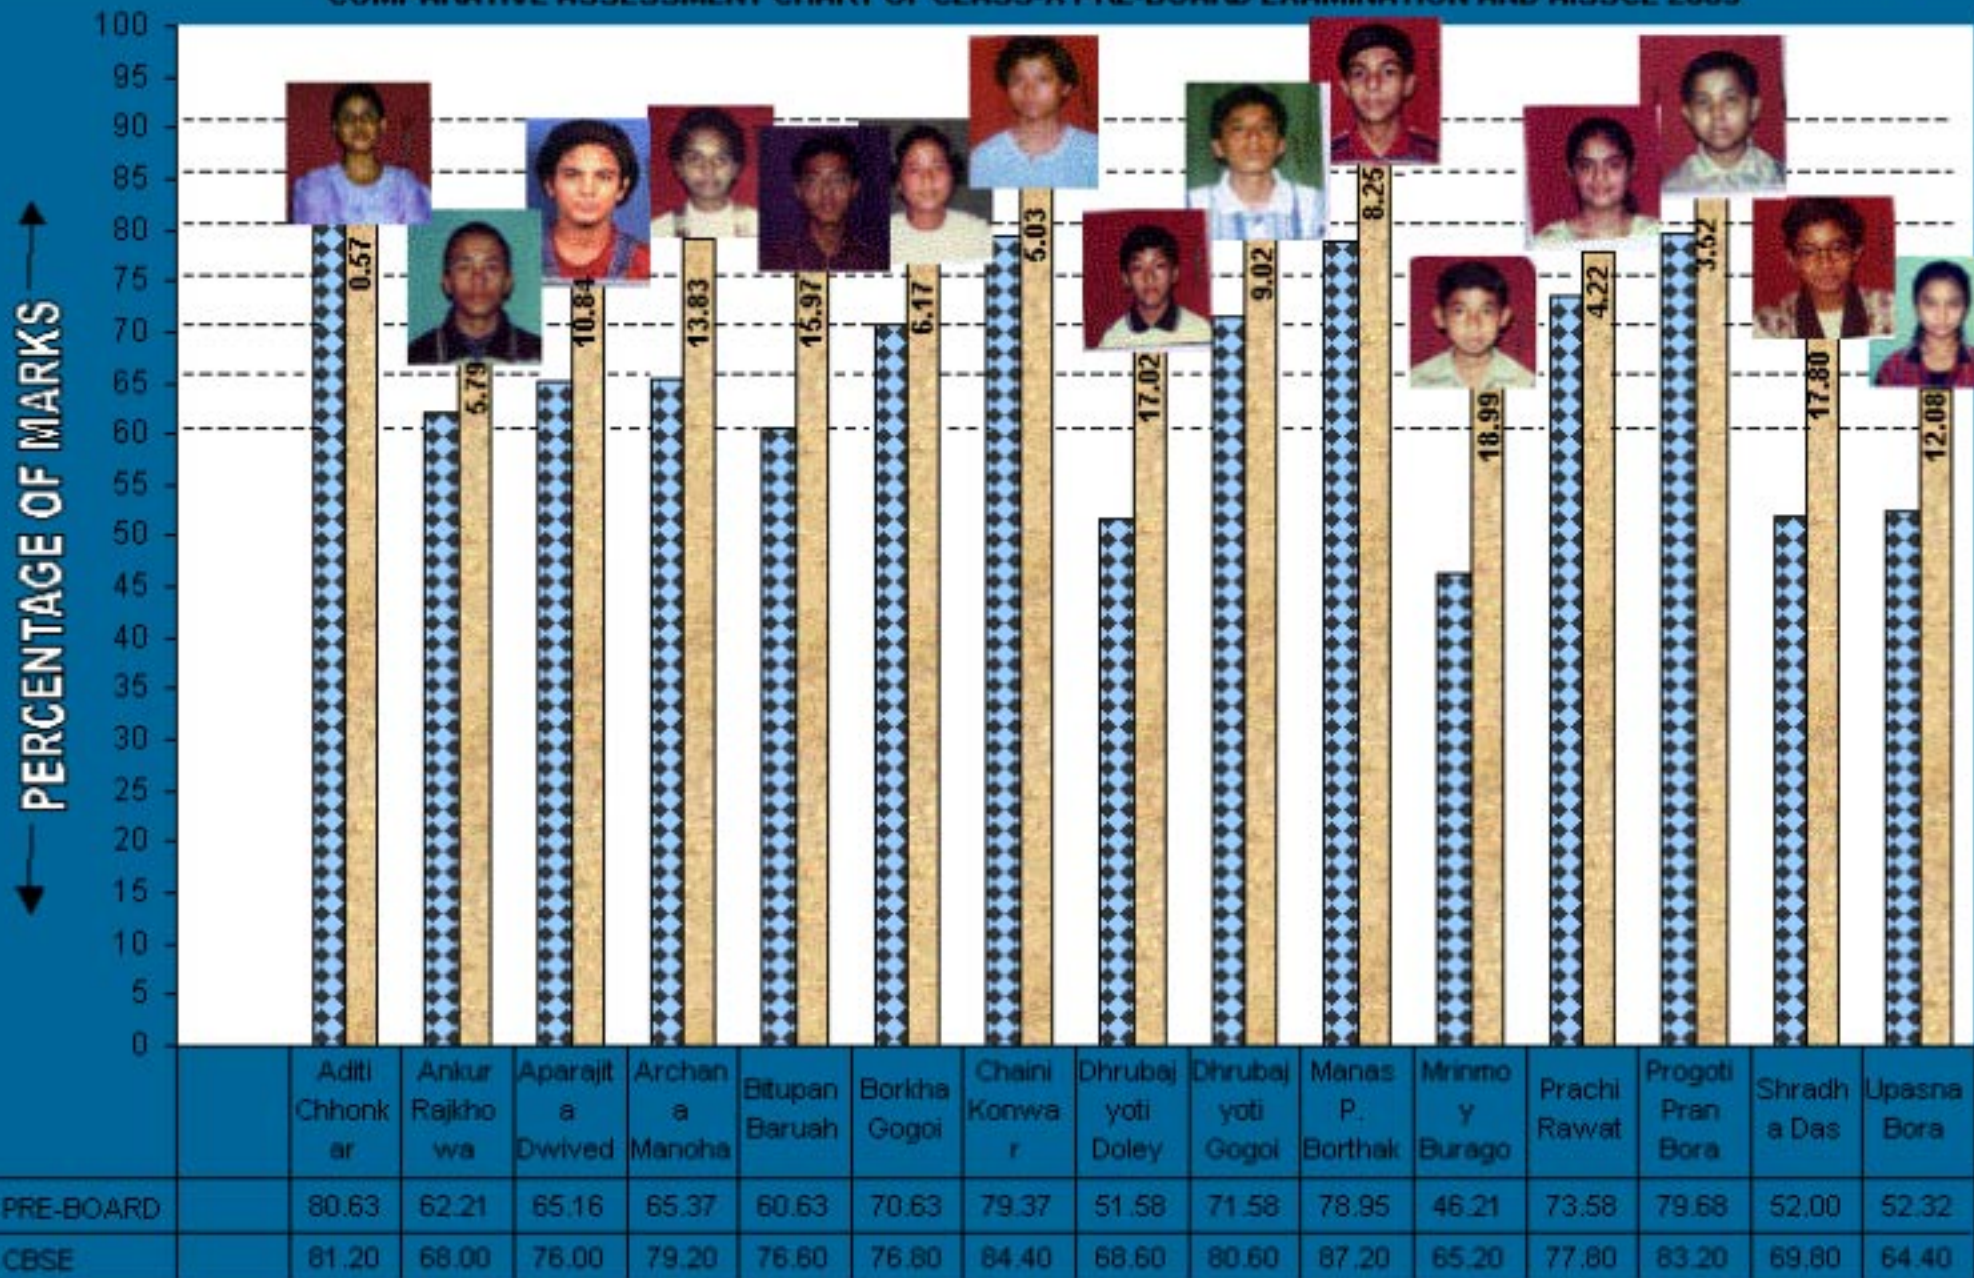

DELHI PUBLIC SCHOOL

ONGC, NAZIRA

■ % PRE-BOARD
■ % CBSE

COMPARATIVE ASSESSMENT CHART OF CLASS-X PRE-BOARD EXAMINATION AND AISSCE 2003

← INCREASE IN % FROM PRE-BOARD TO AISSCE →

SUBJECT WISE HIGHEST % OF MARKS : English - 93 ; Hindi - 88 ; Maths - 97 ; Science - 94 ;

TOTAL NO. OF STUDENTS SCORING % AS INDICATED BY THE DOTTED LINES